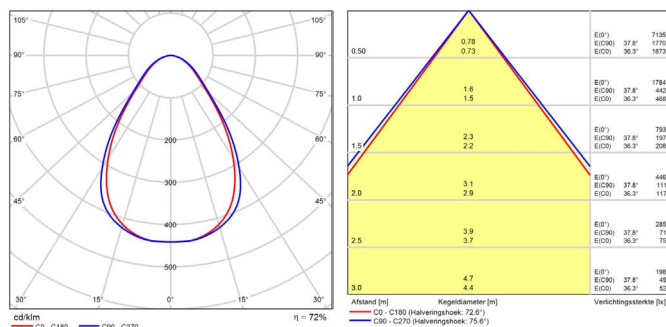

EXTRA INFORMATION

Darklight version

Darklight reflector version

Gloss version

PHOTOMETRIC SPECIFICATIONS

LED DOWNLIGHT MAD0 240 25W 3000K MATT

PRAGMALUX

All rights reserved. Pragmalux - PDL Lighting Group B.V. retains the right to modify product specifications without any prior notice or obligation and does not assume any liability for any consequences of using this document. Subject to errors and printing errors. Luminous flux tolerance: +/- 10%. Power consumption tolerance: +/- 10%.