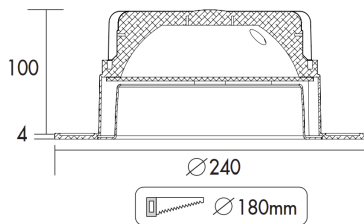

COLORS & MATERIALS

Color (Housing)	White
Material (Housing)	Aluminum
Material (Reflector)	Aluminum

DIMENSIONS

CERTIFICATES & STANDARDS

Driver certificates	CE
Fixture certificates	CE
Ingress protection	IP20 / IP44
Protection class	II
Protection class IK	02
IEC	EN IEC 62722-2-1
LM80 (TM21) L90B50 (hours)	>50,000